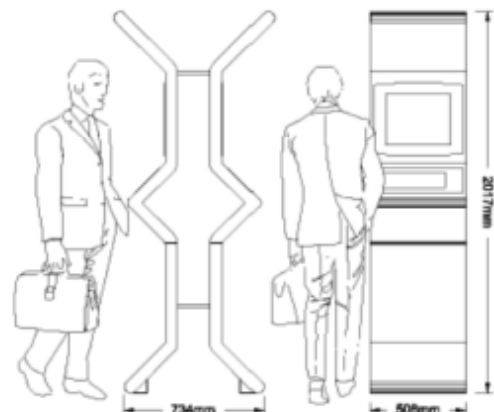

DoubleView Kiosk

The Doubleview Kiosk has an innovative and cost effective double sided design. It is ideal for any unsupervised indoor location.

Features

- Unique Double Sided Design
- Optional Overhead Marketing Monitors
- High Build Quality
- Powered by ICE Control Kiosk Management Software
- Ideal for tourism info, brand building, retail sales, customer services, healthcare, visitor information etc.

Specification

- Processor: Dell Pentium D3.4GHz
- Memory : 1024MB RAM, 80Gb H/D
- Display : 17.1 or 19.1 TFT Capacitive Touch
- Connectivity: ISDN, PSTN, LAN, DSL, T1 or Wifi
- O/S: ICE Control on Windows 2000 / XP
- Dimensions: H200cm x W51cm x D73cm
- Weight: 80Kgs
- Housing: Powder Coated Mild Steel
- Colouring: Black or To Customer Specification
- Power: AC 100-240V Max 150W

Peripheral Options

- Pointing Device: Stainless Steel Trackball
- Keyboard: IP65 Stainless Steel Keyboard
- Video: Web Video Camera, TV Card
- Audio: Internal Speakers, Speaker and Microphone enabled Handset
- Telephony: ReceptionMate software application with rugged handset, modem and sound card
- Payment: Coin Acceptor, Credit and Smart Card Readers and Bill Validators
- Printer: A4, 80mm or 112mm Thermal Roll Printer