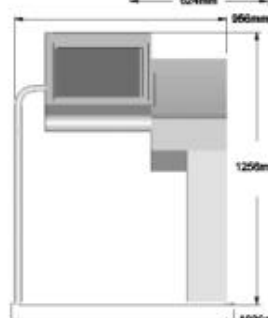

ICE Tech Limited,
Units 15 16 Clane Business Park,
Clane,
Co. Kildare,
Ireland.
Tel: +353 45 892020
Fax: +353 45 893061

ICE Tech UK,
Ash House,
Fairfield Avenue,
Staines, Middlesex TW18 4AN,
United Kingdom.
Tel: +44 1784 224214
Fax: +44 1784 224402

Web: www.icetechkiosks.com Mail: info@icetech.ie