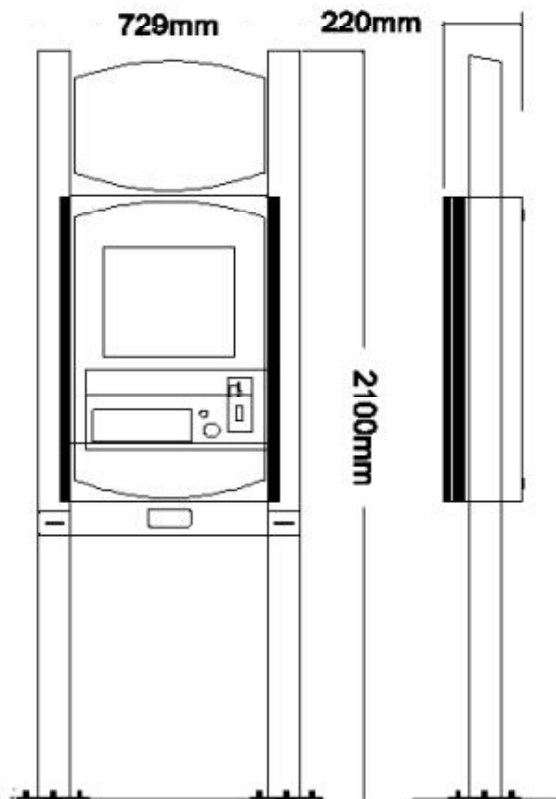

Peripheral Options

- Pointing Device: Stainless Steel Trackball
- Keyboard: IP65 Stainless Steel Keyboard
- Video: Web Video Camera
- Audio: Internal Speakers, Speaker and Microphone enabled Handset
- Telephony: ReceptionMate software application with rugged handset, modem and sound card
- Payment: Coin Acceptor, Credit and Smart Card Readers
- Printer: 80mm or 112mm Thermal Roll Printer