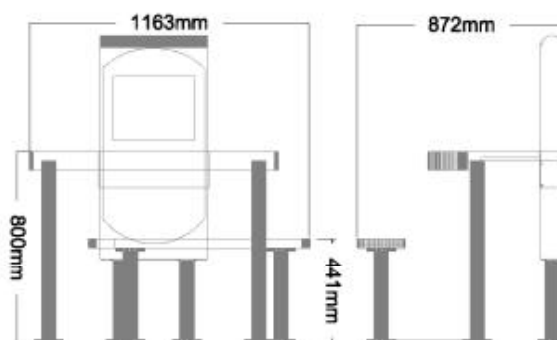

Peripheral Options

- Pointing Device: Stainless Steel Trackball
- Keyboard: IP65 Ruggedized Stainless Steel Keyboard
- Video: Web Video Camera, TV Card
- Audio: Internal Speakers, Speaker and Microphone enabled Handset
- Telephony: ReceptionMate software application with rugged handset, modem and sound card
- Payment: Coin Acceptor, Credit and Smart Card Readers and Bill Validators
- Printer: A4, 80mm or 112mm Thermal Roll Printer